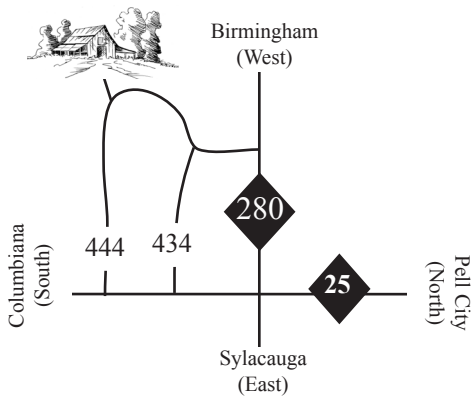

FOR ADDITIONAL INFORMATION

For more information or questions, contact us at (205) 672-7209.

Old Baker Farm
1041 Farmingdale Road
Harpersville, Alabama

Directions

From Birmingham, drive east on Highway 280. Turn right at the Harpersville stop light on Highway 25. Drive .4 mile and turn right on Shelby County Road 444. Go one mile and the farm is on the left. The Old Baker Farm is approximately 20 minutes from Inverness.

Cotton Pickin' Celebration Application

APPLICATION DEADLINE: OCTOBER 1, 2016

Name: _____

Business Name: _____

Address: _____

City, State, Zip: _____

Phone: _____

Email: _____

Describe the work to be exhibited or sold:

_____
_____
_____

If you are a returning vendor, please list the previous years attended:

_____

Number of sites needed: _____

Electricity Required Yes [ ] No [ ] If yes, please explain need: _____

_____

Amount paid: _____

DETACH AND MAIL WITH SITE FEE TO OLD BAKER FARM BY OCTOBER 1, 2016.

PLEASE DETACH APPLICATION AND MAIL WITH FEE TO:

THE OLD BAKER FARM
1041 FARMINGDALE ROAD
HARPERSVILLE, AL 35078